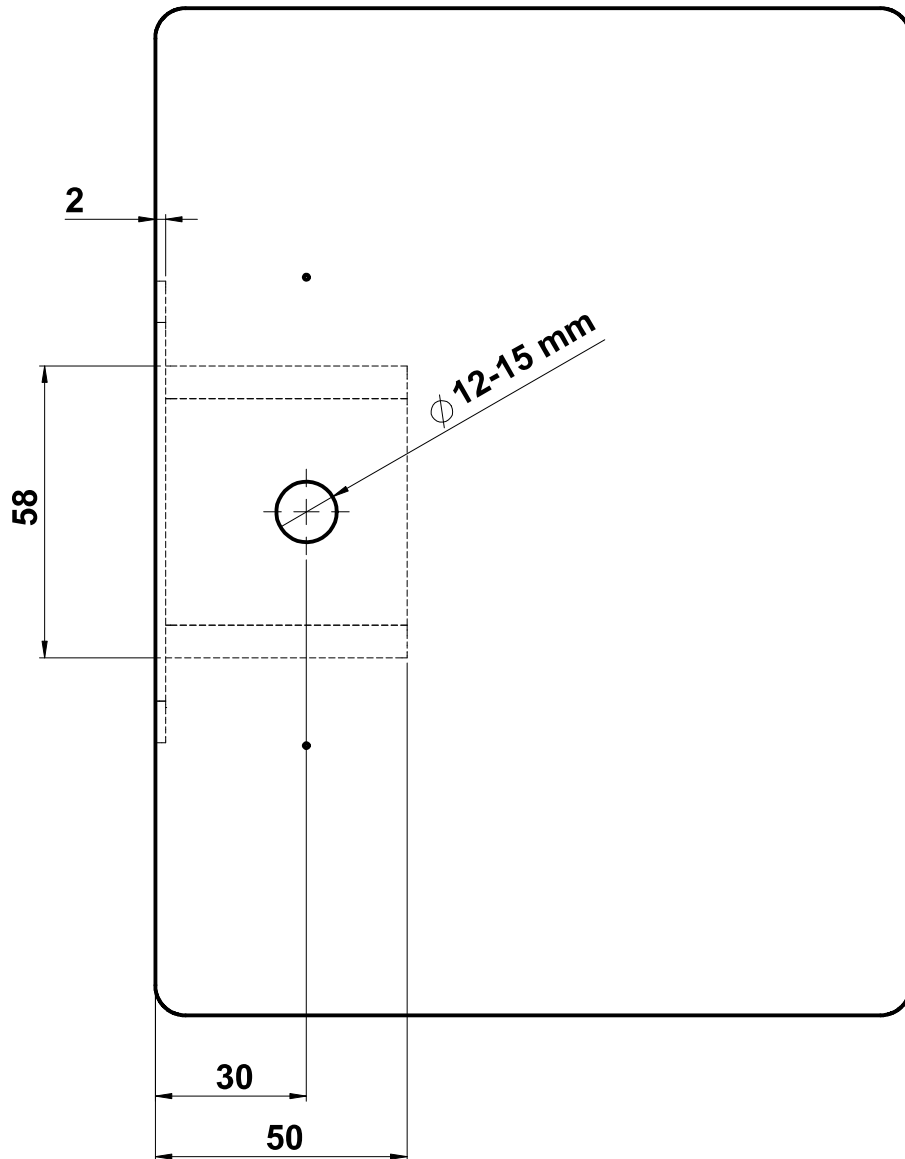

Door thickness range: 20-40 mm

SMALL - Swing Door Lock
Panel Preparations